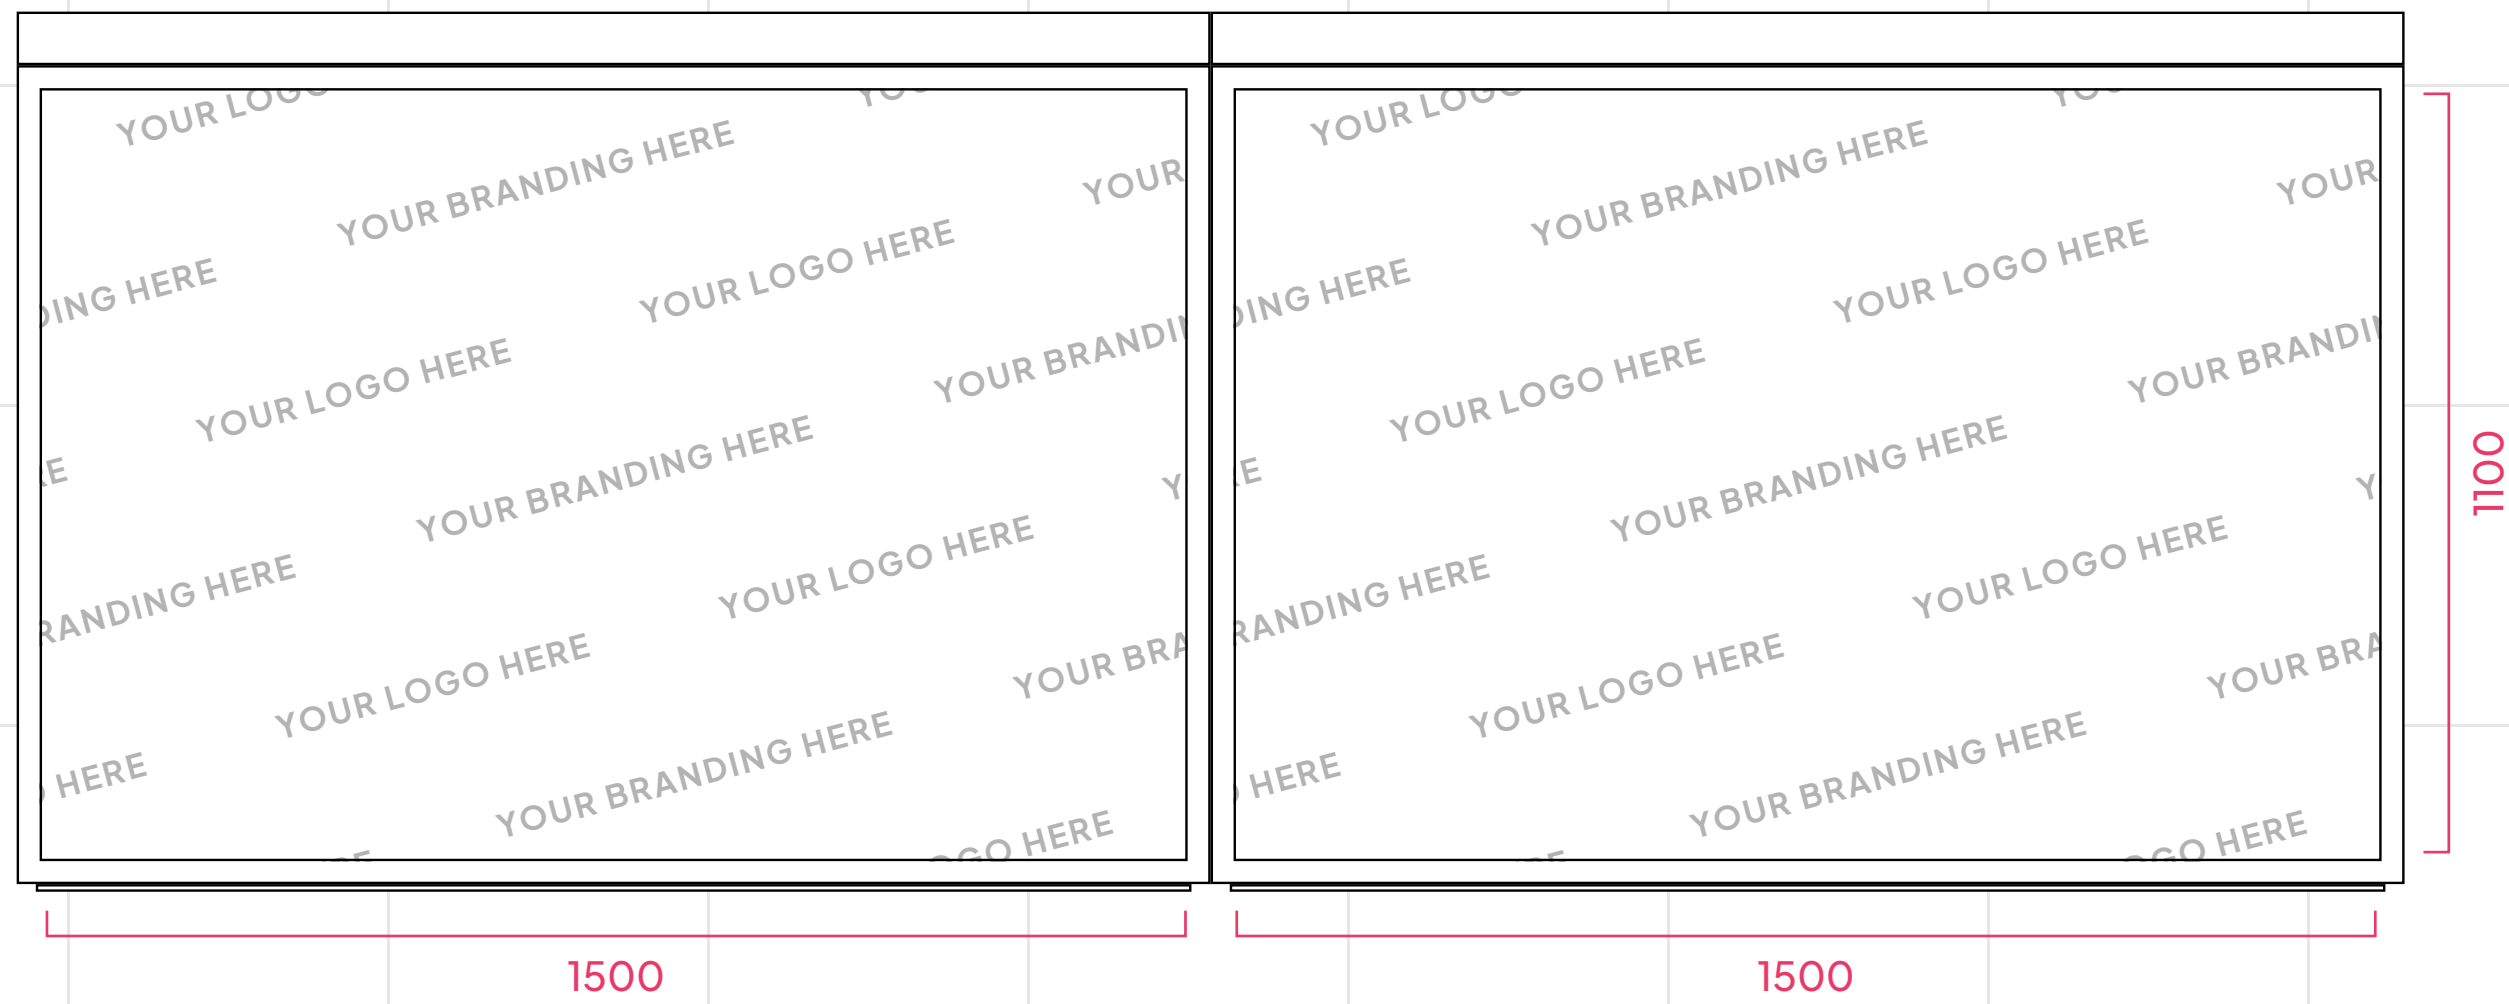

2000

820

Overall bar size

Branding the bars:

Please send your artwork in a PDF, JPEG or TIFF format, with all images set to **300dpi and CMYK**.

Please set your artwork to the following dimensions: **1950mm x 1100mm**

Our barfronts can be customised with graphics (like your company logo).

Branding the bars:

Please send your artwork in a PDF, JPEG or TIFF format, with all images set to **300dpi** and **CMYK**.

Please set your artwork to the following dimensions: **1950mm x 1100mm**

Please set your artwork to the following dimensions: **1500mm x 1100mm**

Don't have artwork? Please send us your logo in an EPS or Ai format and we'll design the artwork for you.

Our barfronts can be customised with graphics (like your company logo).

Overall bar size

Our barfronts can be customised with graphics (like your company logo).

LED BARS

Other configurations available:

5900
Overall (approx) size:

7000
Overall (approx) size:

All measurements are in Millimetres (mm)