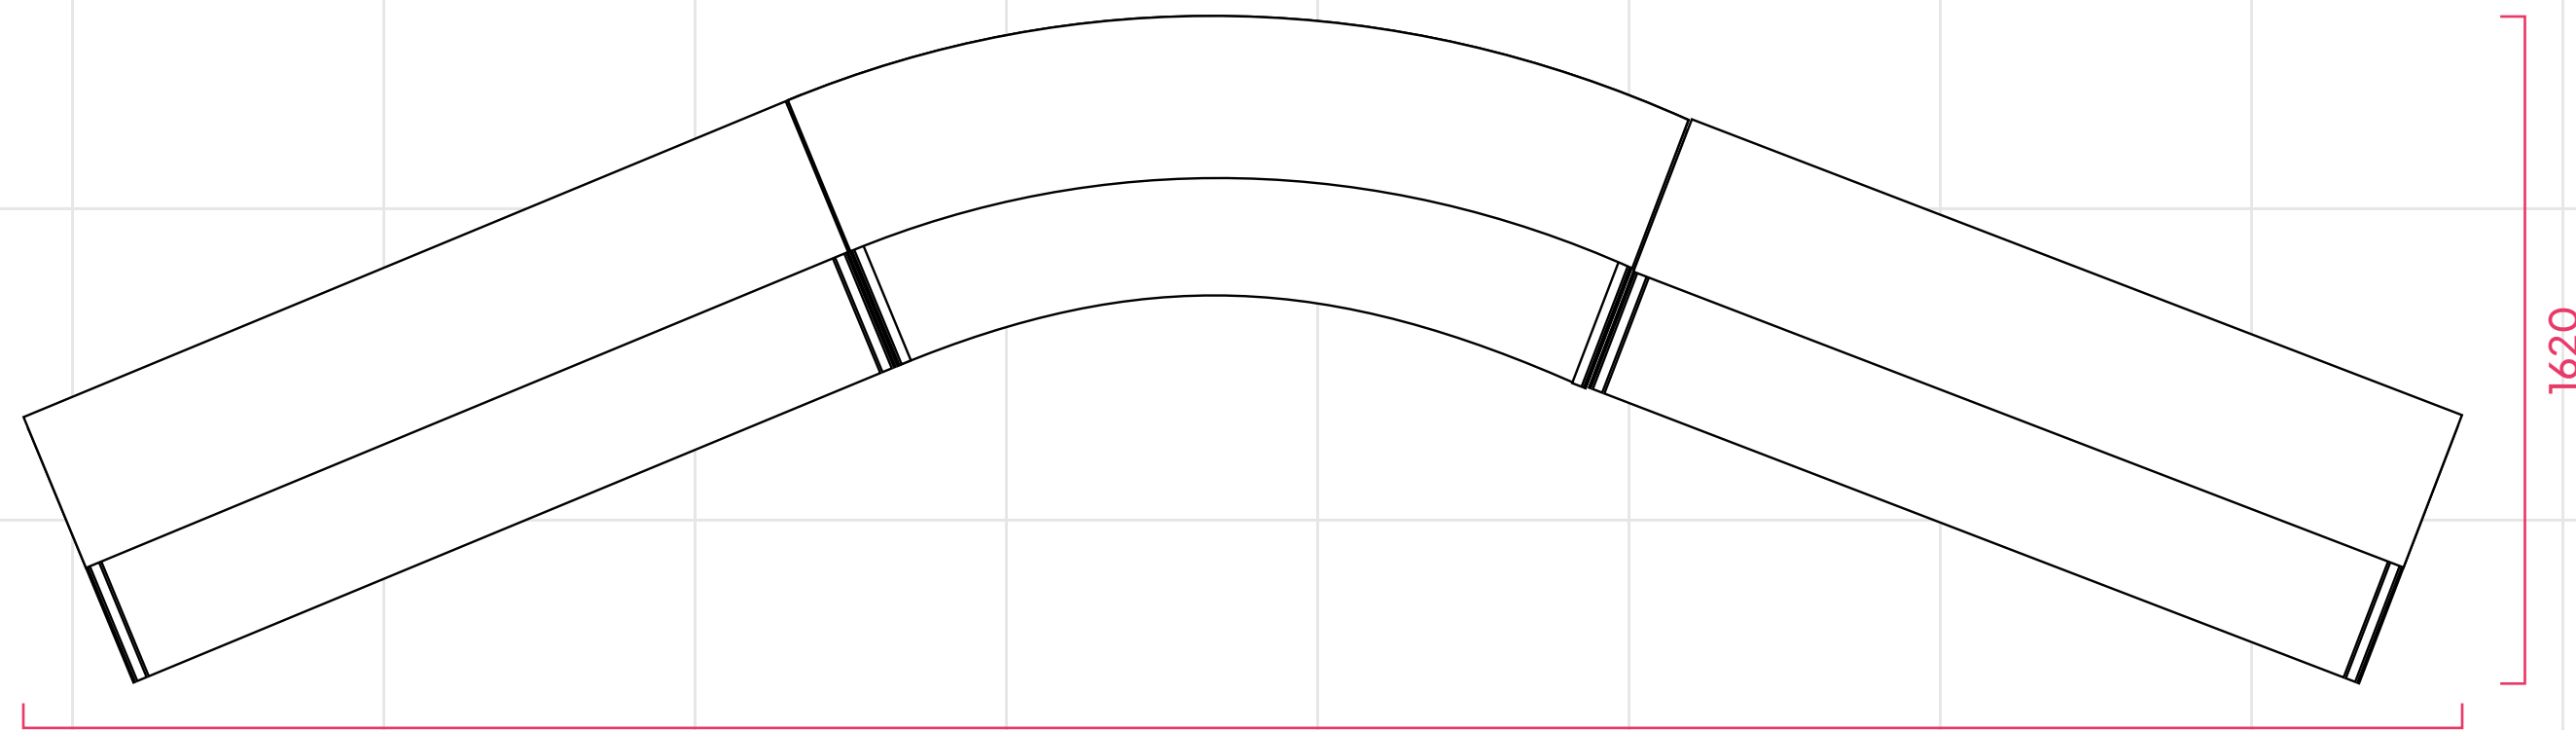

Please set your artwork to the following dimensions: **1500mm x 1100mm**

Don't have artwork? Please send us your logo in an EPS or Ai format and we'll design the artwork for you.

Our barfronts can be customised with graphics (like your company logo).

Overall bar size

Our barfronts can be customised with graphics (like your company logo).

LED BARS

Other configurations available:

5900
Overall (approx) size:

7000
Overall (approx) size:

All measurements are in Millimetres (mm)