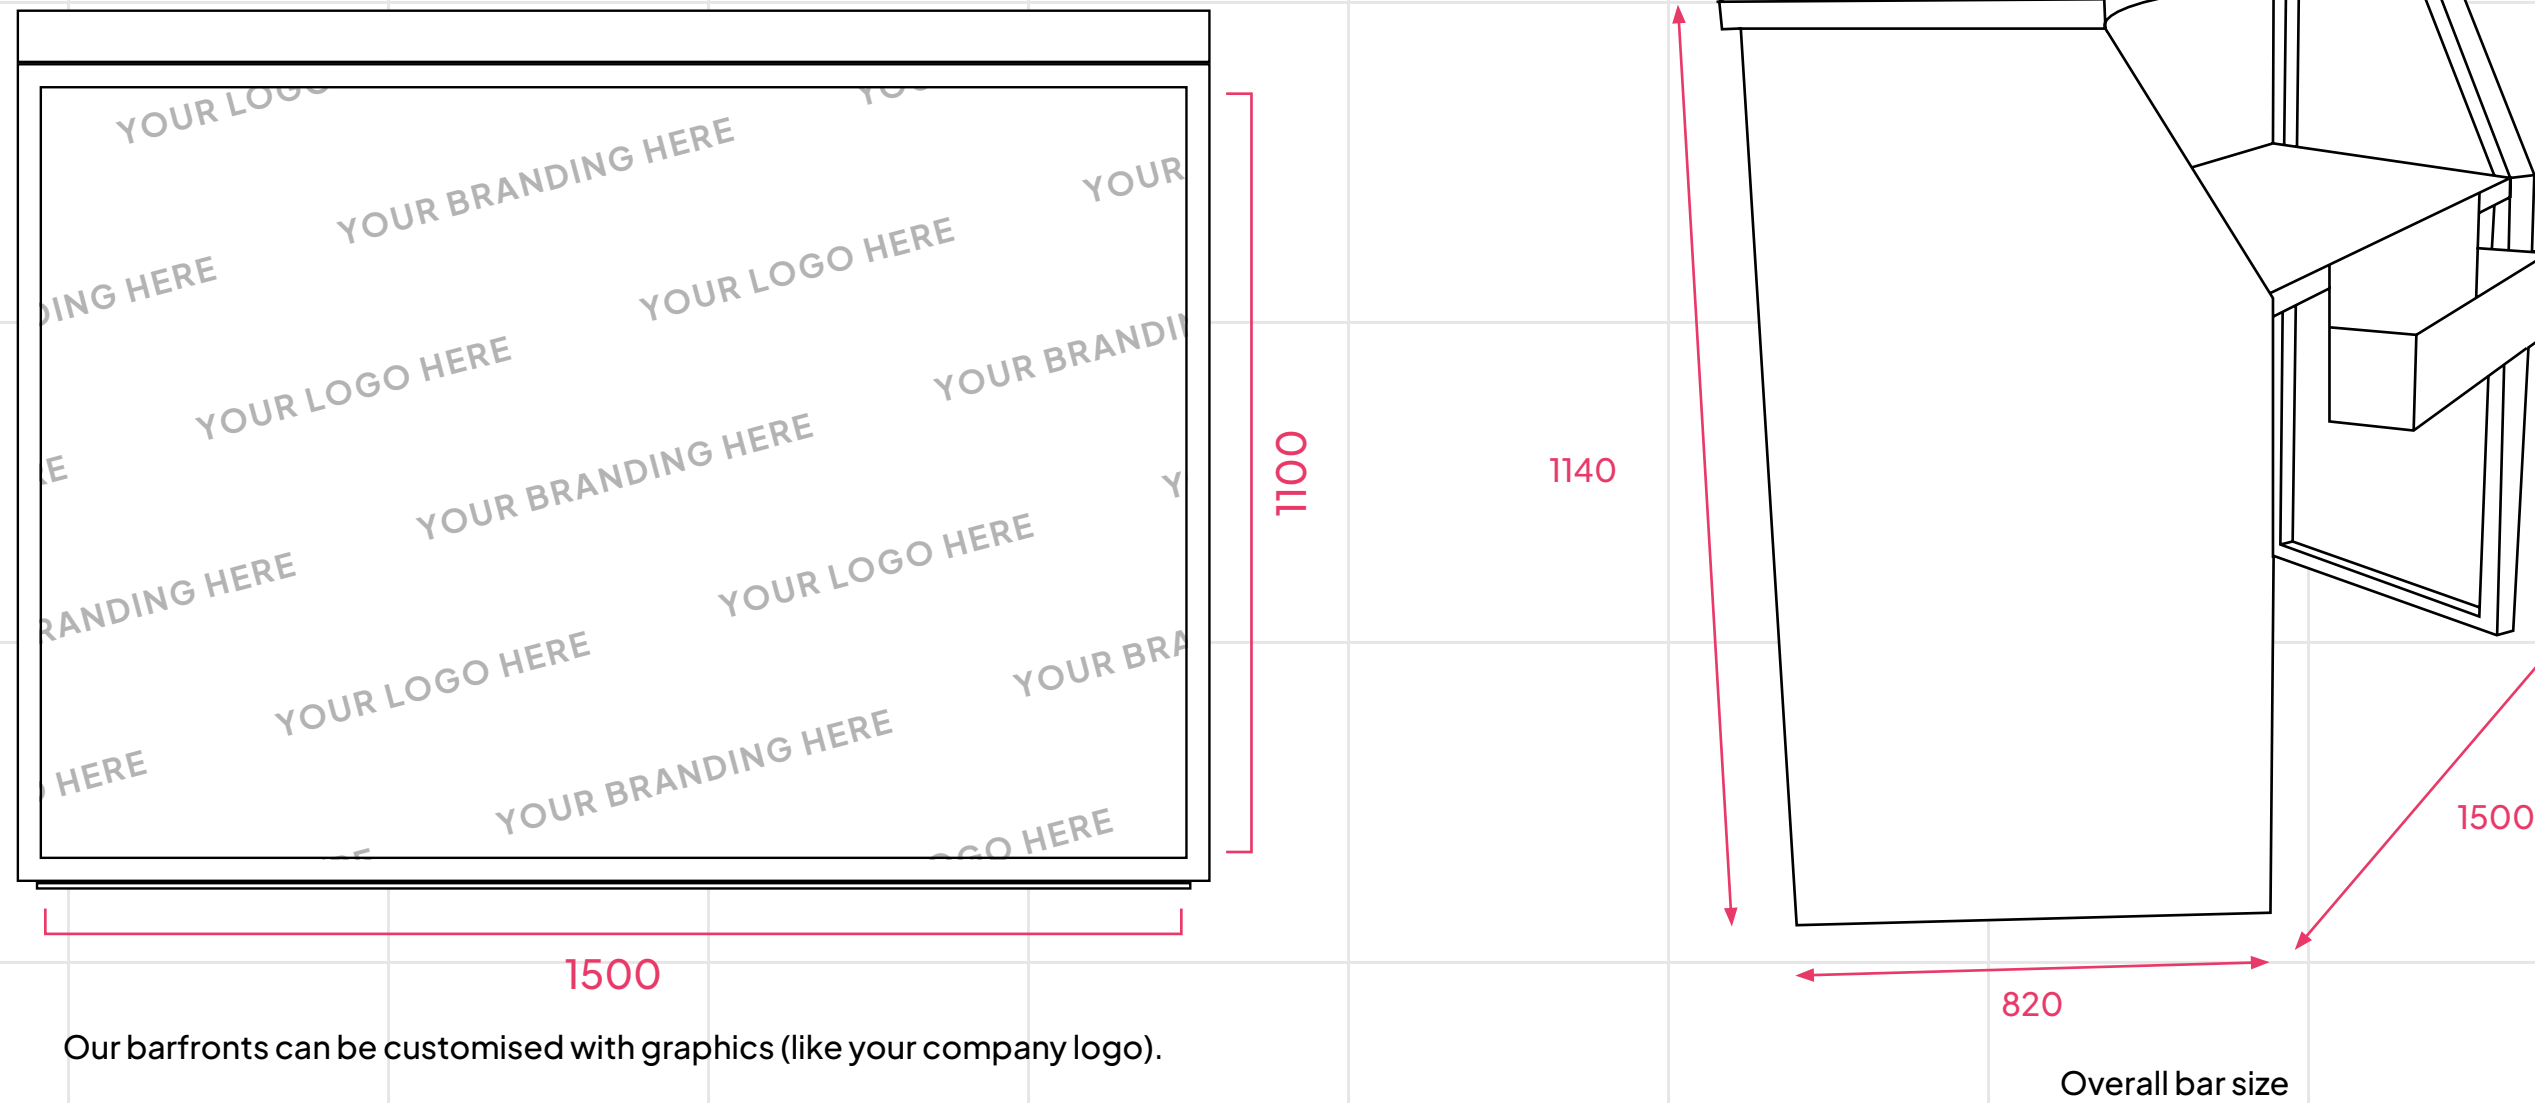

2000

820

Overall bar size

Branding the bars:

Please send your artwork in a PDF, JPEG or TIFF format, with all images set to **300dpi and CMYK**.

Please set your artwork to the following dimensions: **1950mm x 1100mm**

Our barfronts can be customised with graphics (like your company logo).

Branding the bars:

Please send your artwork in a PDF, JPEG or TIFF format, with all images set to **300dpi** and **CMYK**.

Please set your artwork to the following dimensions: **1950mm x 1100mm**

Please set your artwork to the following dimensions: **1500mm x 1100mm**

Don't have artwork? Please send us your logo in an EPS or Ai format and we'll design the artwork for you.

Our barfronts can be customised with graphics (like your company logo).

Overall bar size

Our barfronts can be customised with graphics (like your company logo).

LED BARS

Other configurations available:

5900
Overall (approx) size:

7000
Overall (approx) size:

All measurements are in Millimetres (mm)