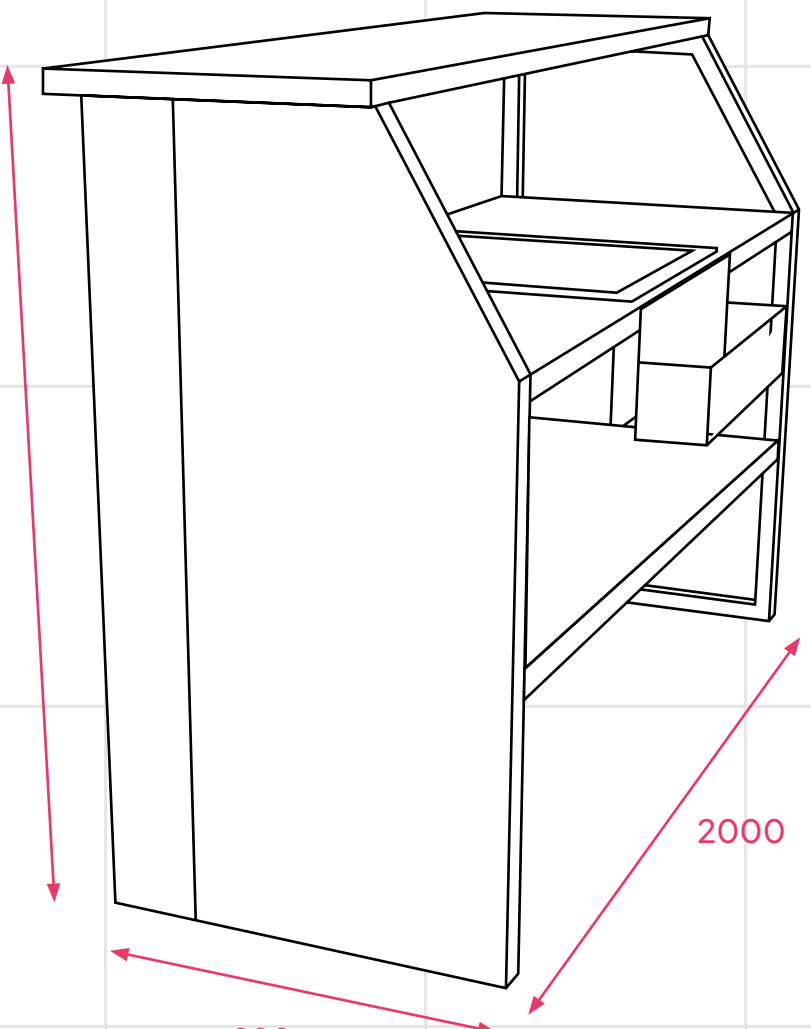

LED BARS

The technical bits:

2 metre bar

Google Partners
Growth Summit

1950

Our barfronts can be customised with graphics (like your company logo).

1100

1140

2000

820

Overall bar size

Branding the bars:

Please send your artwork in a PDF, JPEG or TIFF format, with all images set to **300dpi and CMYK**.

Please set your artwork to the following dimensions: **1950mm x 1100mm**

Don't have artwork? Please send us your logo in an EPS or Ai format and we'll design the artwork for you.

All measurements are
in Millimetres (mm)

LED BARS

The technical bits:

4 metre bar

1950

1950

1100

Please set your artwork to the following dimensions: **1500mm x 1100mm**

Don't have artwork? Please send us your logo in an EPS or Ai format and we'll design the artwork for you.

Our barfronts can be customised with graphics (like your company logo).