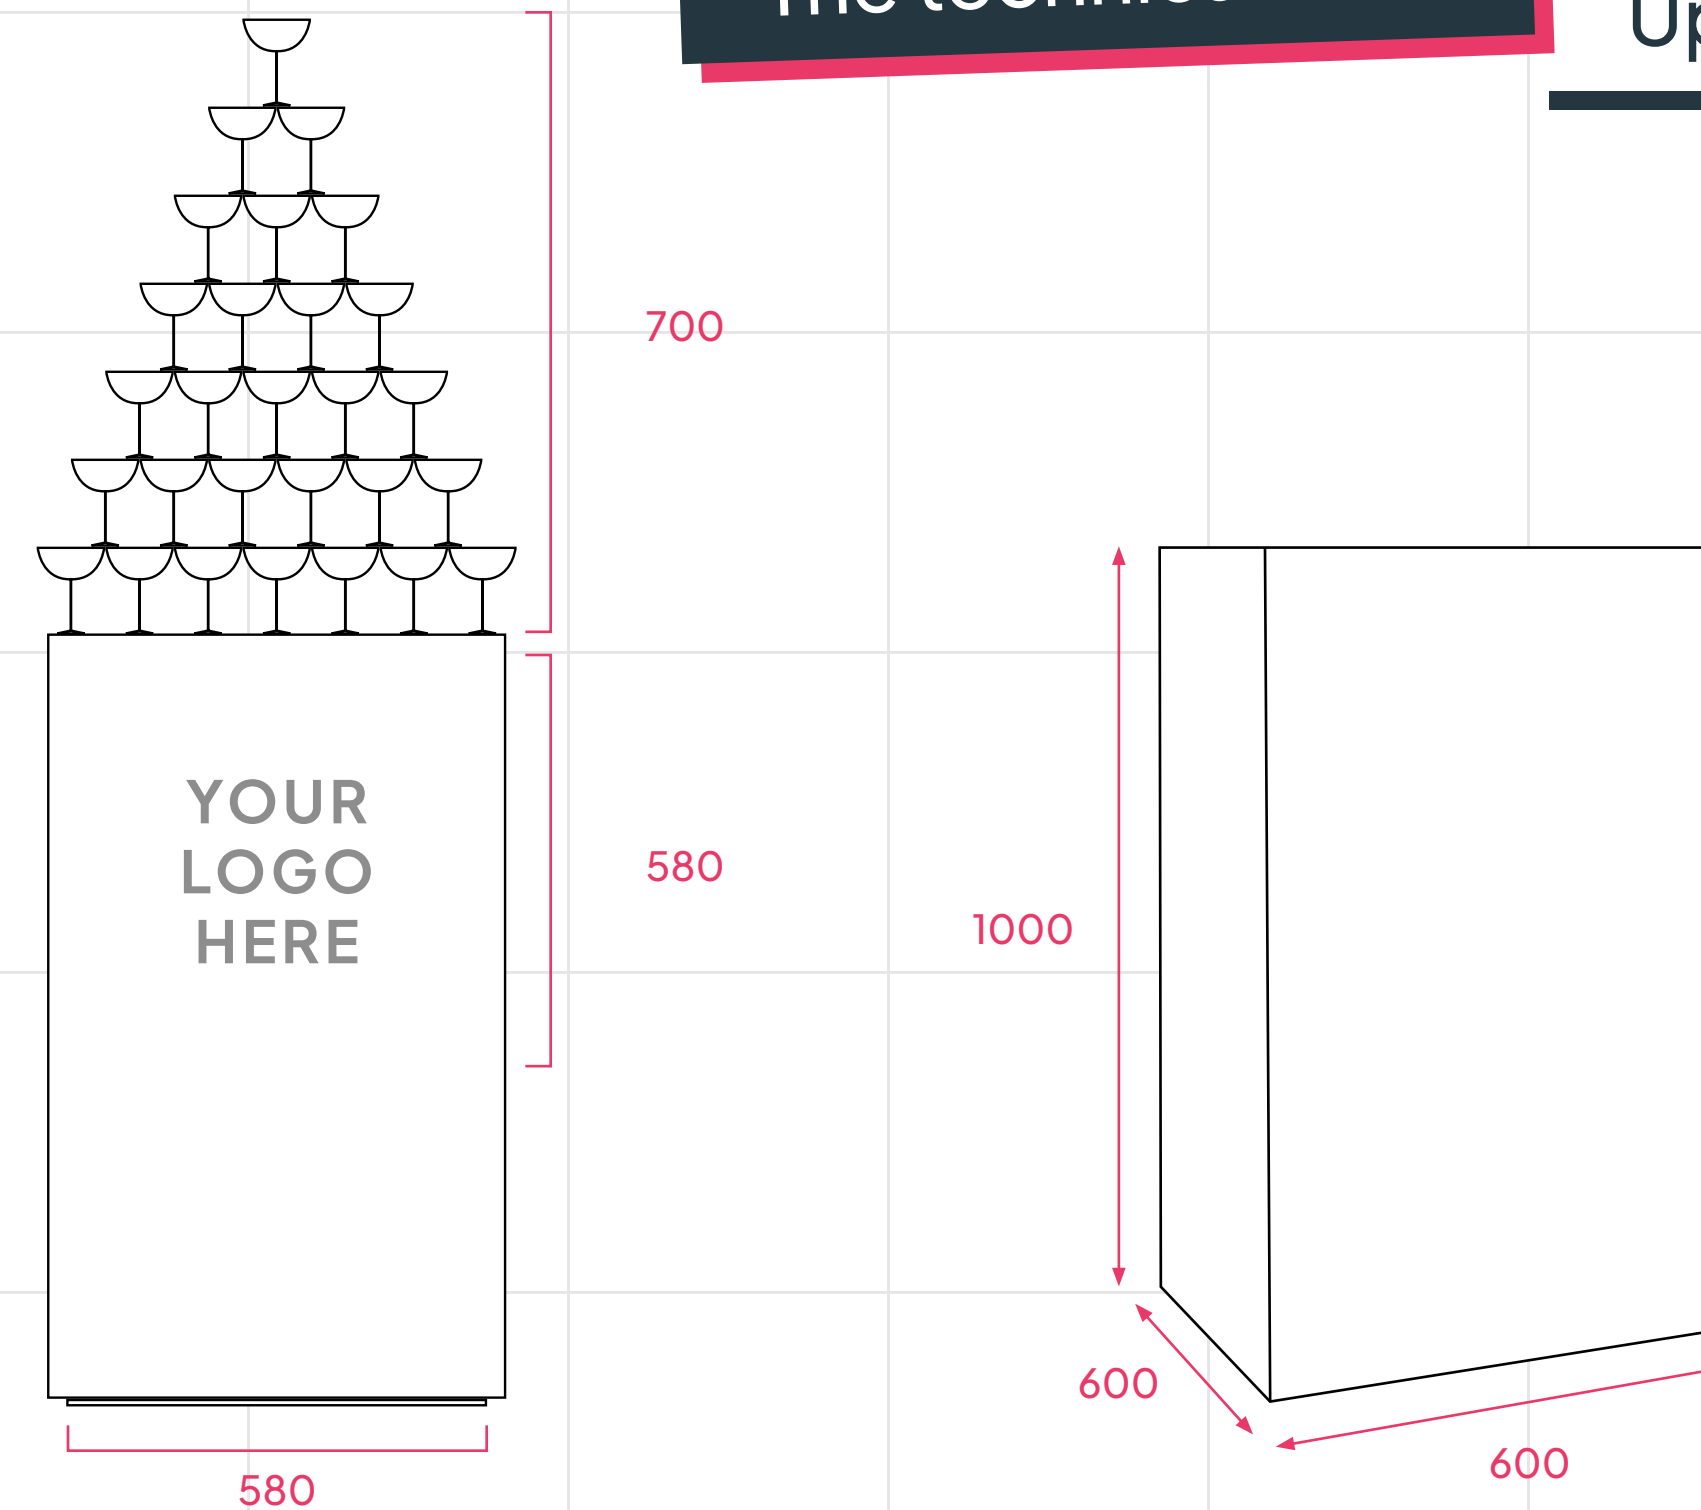

# CHAMPAGNE TOWERS

The technical bits:

Up to 7 tiers

## Branding the towers:

Please send your artwork in a PDF, JPEG or TIFF format, with all images set to **300dpi and CMYK**.

Please set your artwork to the following dimensions: **580mm x 580mm**

**Don't have artwork?** Please send us your logo in an EPS or Ai format and we'll design the artwork for you.

All measurements are  
in Millimetres (mm)

# CHAMPAGNE TOWERS

The technical bits:

Up to 12 tiers

Branding the towers:

Please send your artwork in a PDF, JPEG or TIFF format, with all images set to **300dpi** and **CMYK**.

Please set your artwork to the following dimensions: **960mm x 270mm**