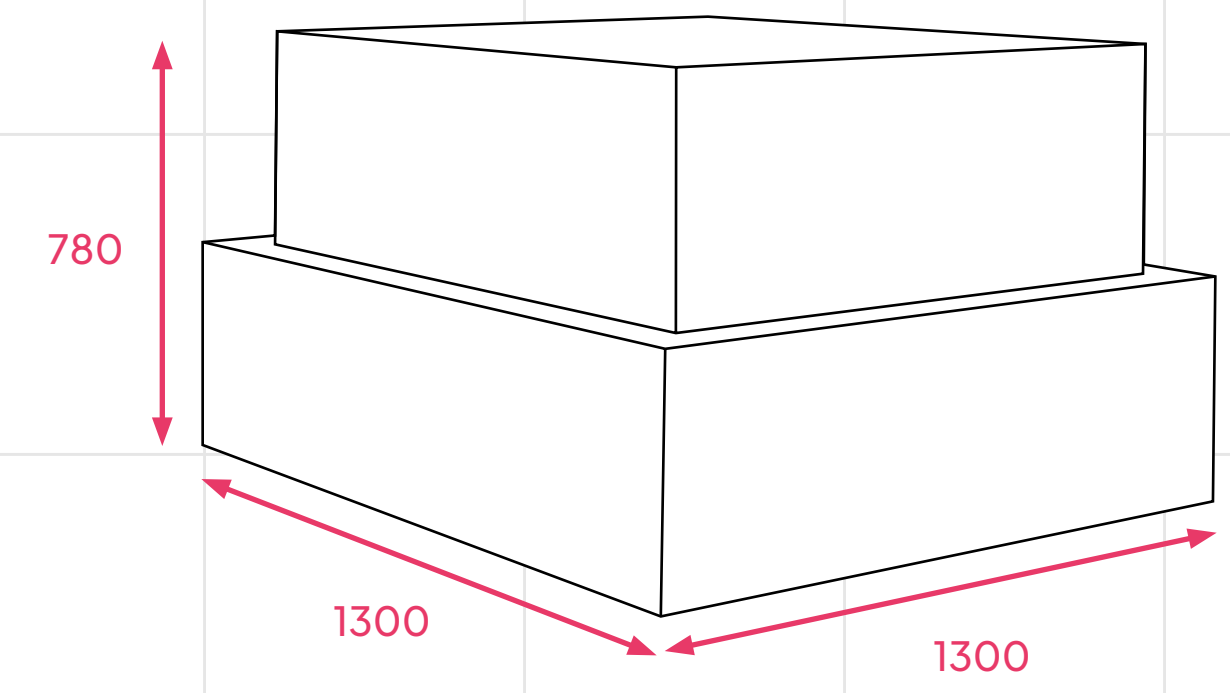

## Branding the towers:

Please send your artwork in a PDF, JPEG or TIFF format, with all images set to **300dpi and CMYK**.

Please set your artwork to the following dimensions: **580mm x 580mm**

**Don't have artwork?** Please send us your logo in an EPS or Ai format and we'll design the artwork for you.

All measurements are  
in Millimetres (mm)

# CHAMPAGNE TOWERS

The technical bits:

Up to 12 tiers

Branding the towers:

Please send your artwork in a PDF, JPEG or TIFF format, with all images set to **300dpi** and **CMYK**.

Please set your artwork to the following dimensions: **960mm x 270mm**