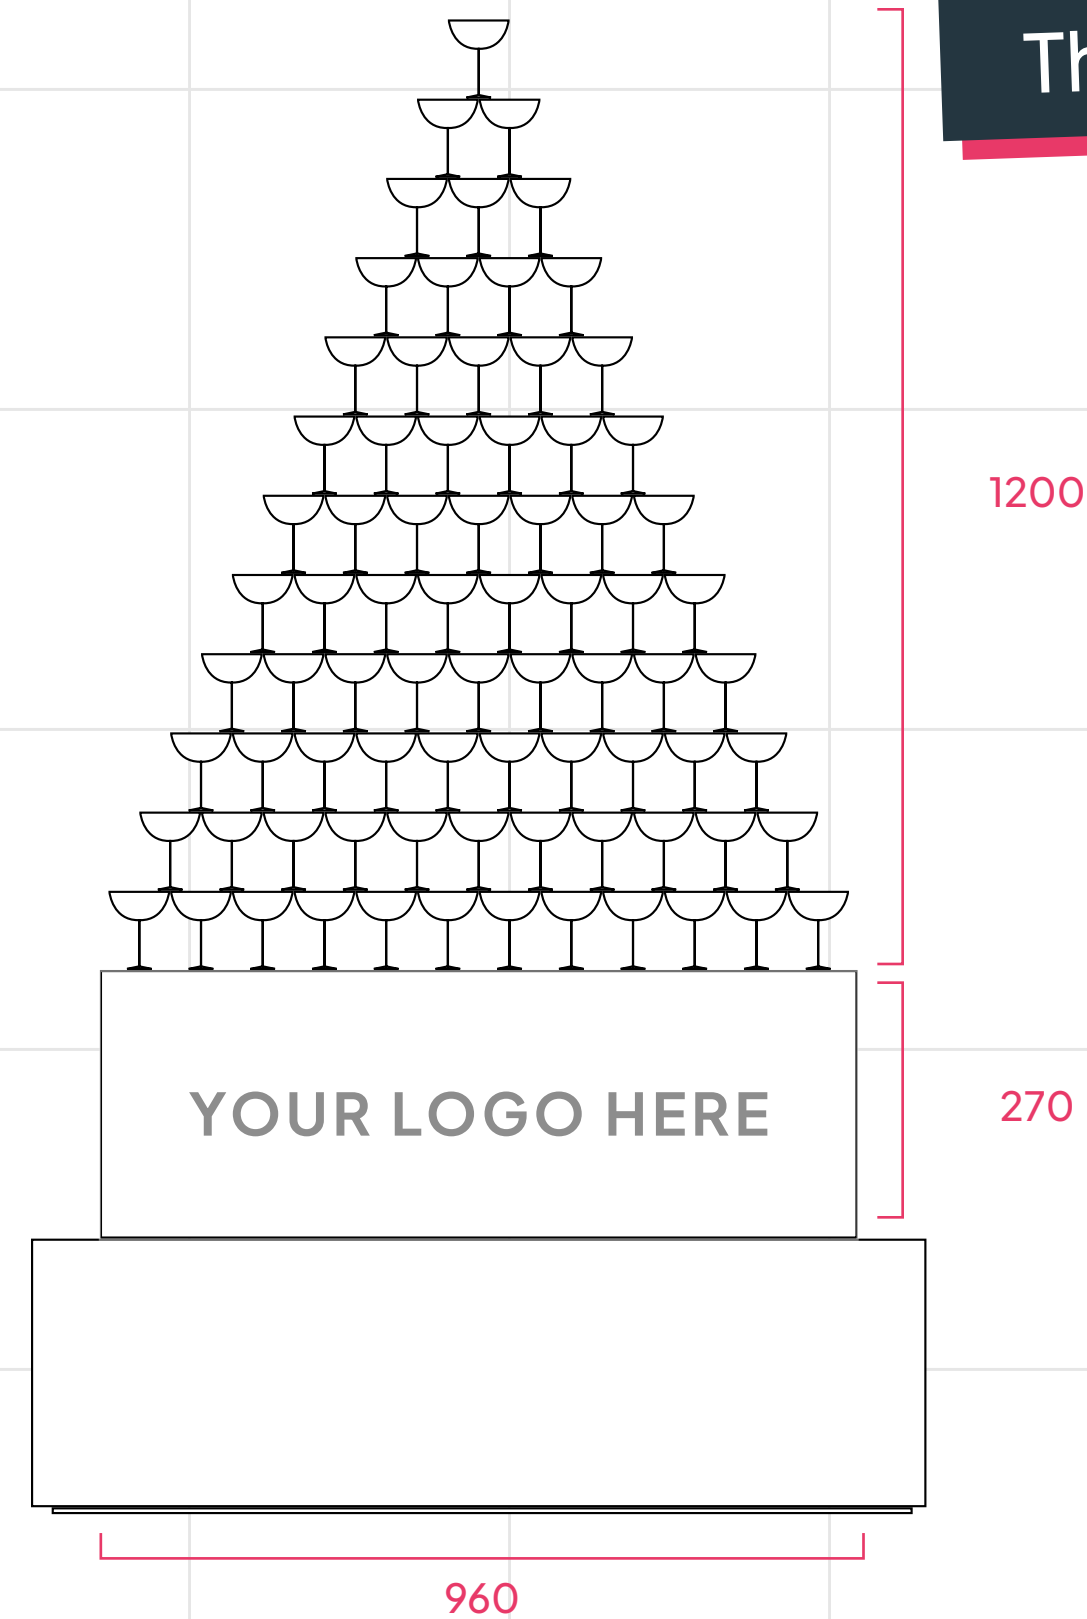

# CHAMPAGNE TOWERS

The technical bits:

Up to 7 tiers

## Branding the towers:

Please send your artwork in a PDF, JPEG or TIFF format, with all images set to **300dpi and CMYK**.

Please set your artwork to the following dimensions: **580mm x 580mm**

**Don't have artwork?** Please send us your logo in an EPS or Ai format and we'll design the artwork for you.

All measurements are  
in Millimetres (mm)

# CHAMPAGNE TOWERS

The technical bits:

Up to 12 tiers

Branding the towers:

Please send your artwork in a PDF, JPEG or TIFF format, with all images set to **300dpi** and **CMYK**.

Please set your artwork to the following dimensions: **960mm x 270mm**